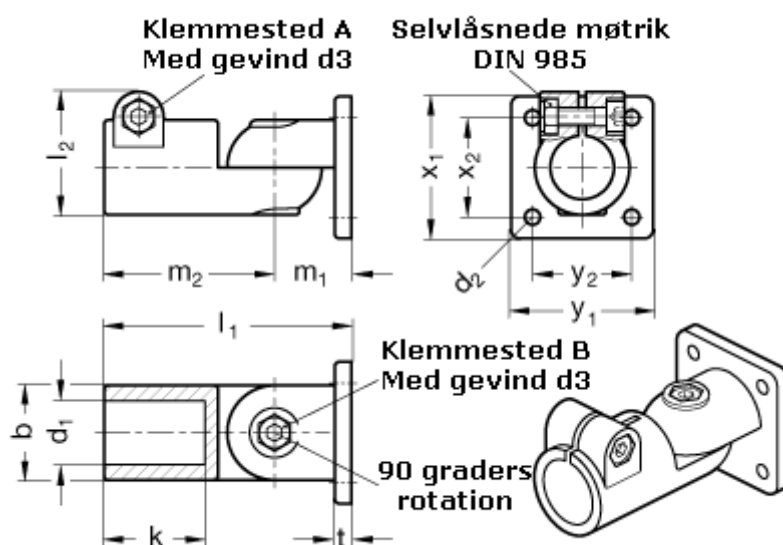

Article number: 20282B48S2BL

Description: E+G Swivel clamp connector joint  
GN 282-B48-S-2-BL

## Measures

|            |          |
|------------|----------|
| b = 65     | m2 = 115 |
| d1 = B48   | t = 14   |
| d2 = 11.0  | x1 = 105 |
| d3 = M10   | x2 = 74  |
| k = 74.0   | y1 = 105 |
| l1 = 167.0 | y2 = 74  |
| l2 = 77.5  |          |
| m1 = 52.0  |          |